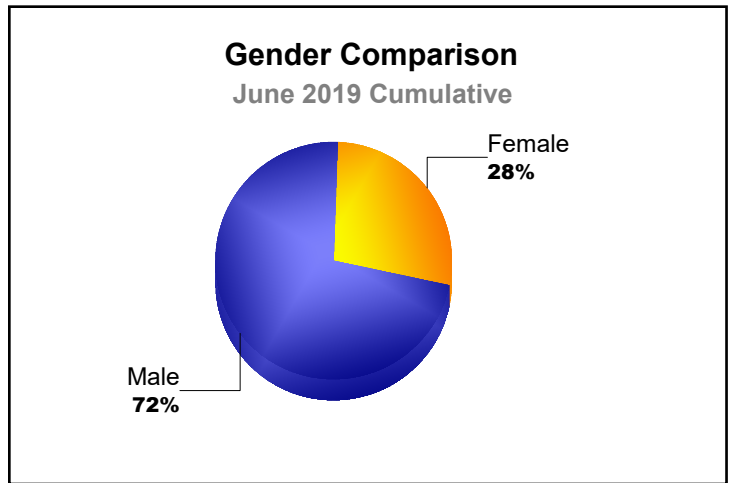

Year	New Clubs	Dropped Clubs	Gain/ Loss Clubs	New Members	Charter Members	Reinstate Members	Transfer Members	Total Member Added	Total Members Dropped	Gain/ Loss Members
2014-2015	5	0	5	295	117	7	14	433	-263	170
2015-2016	6	0	6	266	163	12	12	453	-313	140
2016-2017	7	0	7	253	197	8	6	464	-291	173
2017-2018	4	0	4	353	124	10	4	491	-461	30
2018-2019	3	0	3	276	85	11	8	380	-318	62
<b>Average</b>	<b>5</b>	<b>0</b>	<b>5</b>	<b>289</b>	<b>137</b>	<b>10</b>	<b>9</b>	<b>444</b>	<b>-329</b>	<b>115</b>