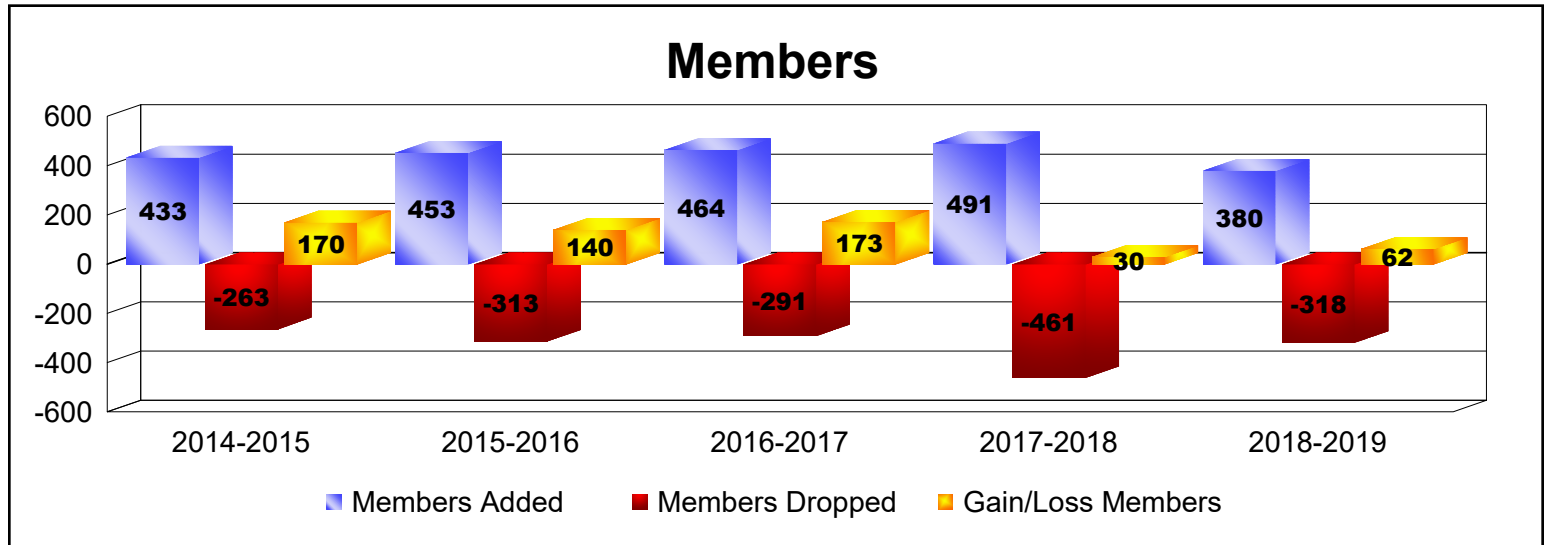

Year	New Clubs	Dropped Clubs	Gain/ Loss Clubs	New Members	Charter Members	Reinstate Members	Transfer Members	Total Member Added	Total Members Dropped	Gain/ Loss Members
2014-2015	5	0	5	295	117	7	14	433	-263	170
2015-2016	6	0	6	266	163	12	12	453	-313	140
2016-2017	7	0	7	253	197	8	6	464	-291	173
2017-2018	4	0	4	353	124	10	4	491	-461	30
2018-2019	3	0	3	276	85	11	8	380	-318	62
<b>Average</b>	<b>5</b>	<b>0</b>	<b>5</b>	<b>289</b>	<b>137</b>	<b>10</b>	<b>9</b>	<b>444</b>	<b>-329</b>	<b>115</b>

Year	New Clubs	Dropped Clubs	Gain/ Loss Clubs	New Members	Charter Members	Reinstate Members	Transfer Members	Total Member Added	Total Members Dropped	Gain/ Loss Members
2014-2015	0	0	0	2	1	0	0	3	-2	1
2015-2016	0	0	0	2	0	0	0	2	-3	-1
2016-2017	0	0	0	2	0	0	0	2	-8	-6
2017-2018	0	0	0	3	0	0	0	3	-3	0
2018-2019	0	0	0	3	0	0	0	3	0	3
<b>Average</b>	<b>0</b>	<b>0</b>	<b>0</b>	<b>2</b>	<b>0</b>	<b>0</b>	<b>0</b>	<b>3</b>	<b>-3</b>	<b>-1</b>