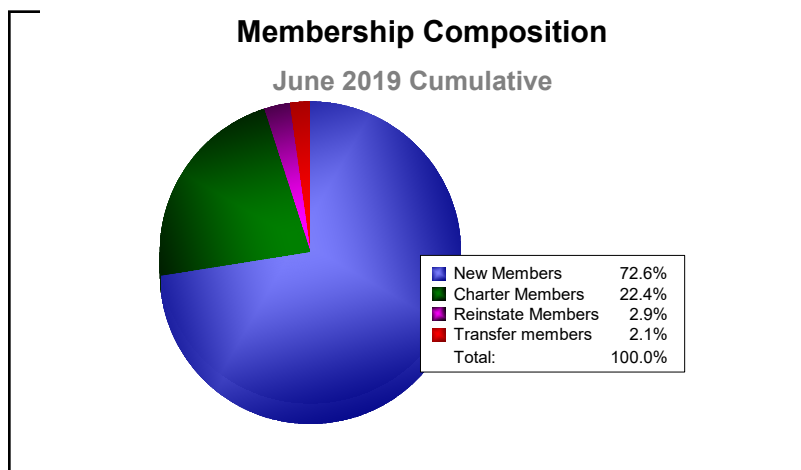

Year	New Clubs	Dropped Clubs	Gain/ Loss Clubs	New Members	Charter Members	Reinstate Members	Transfer Members	Total Member Added	Total Members Dropped	Gain/ Loss Members
2014-2015	5	0	5	295	117	7	14	433	-263	170
2015-2016	6	0	6	266	163	12	12	453	-313	140
2016-2017	7	0	7	253	197	8	6	464	-291	173
2017-2018	4	0	4	353	124	10	4	491	-461	30
2018-2019	3	0	3	276	85	11	8	380	-318	62
<b>Average</b>	<b>5</b>	<b>0</b>	<b>5</b>	<b>289</b>	<b>137</b>	<b>10</b>	<b>9</b>	<b>444</b>	<b>-329</b>	<b>115</b>

Year	New Clubs	Dropped Clubs	Gain/ Loss Clubs	New Members	Charter Members	Reinstate Members	Transfer Members	Total Member Added	Total Members Dropped	Gain/ Loss Members
2014-2015	0	0	0	2	1	0	0	3	-2	1
2015-2016	0	0	0	2	0	0	0	2	-3	-1
2016-2017	0	0	0	2	0	0	0	2	-8	-6
2017-2018	0	0	0	3	0	0	0	3	-3	0
2018-2019	0	0	0	3	0	0	0	3	0	3
<b>Average</b>	<b>0</b>	<b>0</b>	<b>0</b>	<b>2</b>	<b>0</b>	<b>0</b>	<b>0</b>	<b>3</b>	<b>-3</b>	<b>-1</b>