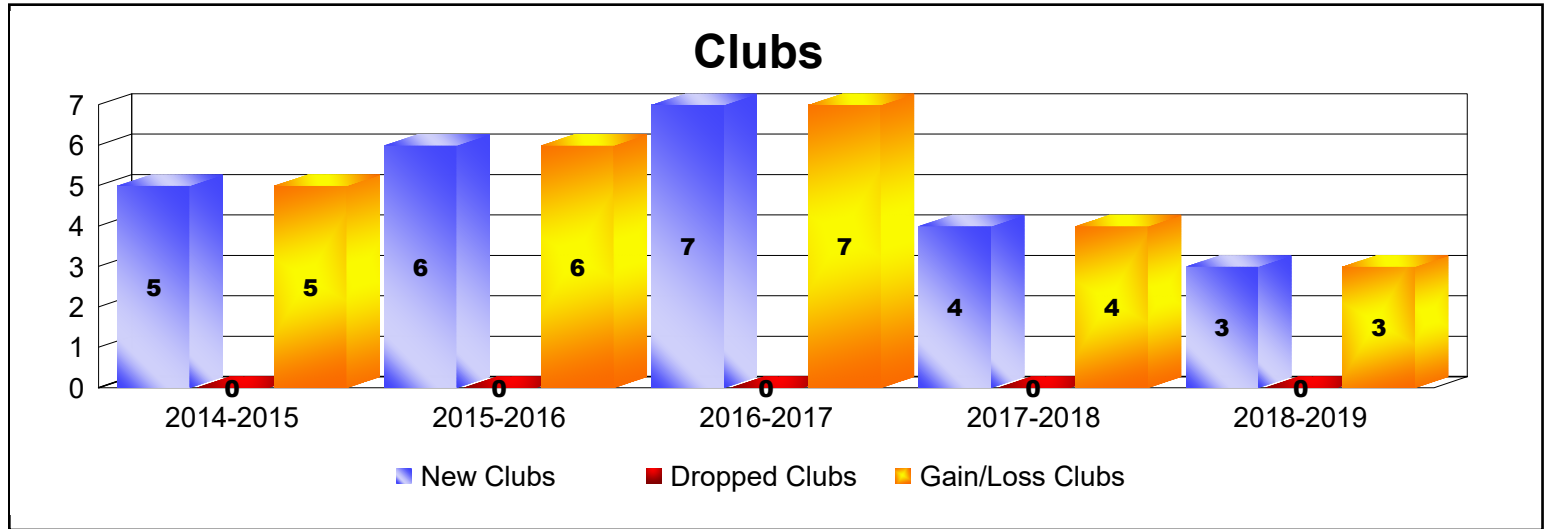

Year	New Clubs	Dropped Clubs	Gain/ Loss Clubs	New Members	Charter Members	Reinstate Members	Transfer Members	Total Member Added	Total Members Dropped	Gain/ Loss Members
2014-2015	5	0	5	295	117	7	14	433	-263	170
2015-2016	6	0	6	266	163	12	12	453	-313	140
2016-2017	7	0	7	253	197	8	6	464	-291	173
2017-2018	4	0	4	353	124	10	4	491	-461	30
2018-2019	3	0	3	276	85	11	8	380	-318	62
<b>Average</b>	<b>5</b>	<b>0</b>	<b>5</b>	<b>289</b>	<b>137</b>	<b>10</b>	<b>9</b>	<b>444</b>	<b>-329</b>	<b>115</b>

Year	New Clubs	Dropped Clubs	Gain/ Loss Clubs	New Members	Charter Members	Reinstate Members	Transfer Members	Total Member Added	Total Members Dropped	Gain/ Loss Members
2014-2015	0	0	0	2	1	0	0	3	-2	1
2015-2016	0	0	0	2	0	0	0	2	-3	-1
2016-2017	0	0	0	2	0	0	0	2	-8	-6
2017-2018	0	0	0	3	0	0	0	3	-3	0
2018-2019	0	0	0	3	0	0	0	3	0	3
<b>Average</b>	<b>0</b>	<b>0</b>	<b>0</b>	<b>2</b>	<b>0</b>	<b>0</b>	<b>0</b>	<b>3</b>	<b>-3</b>	<b>-1</b>